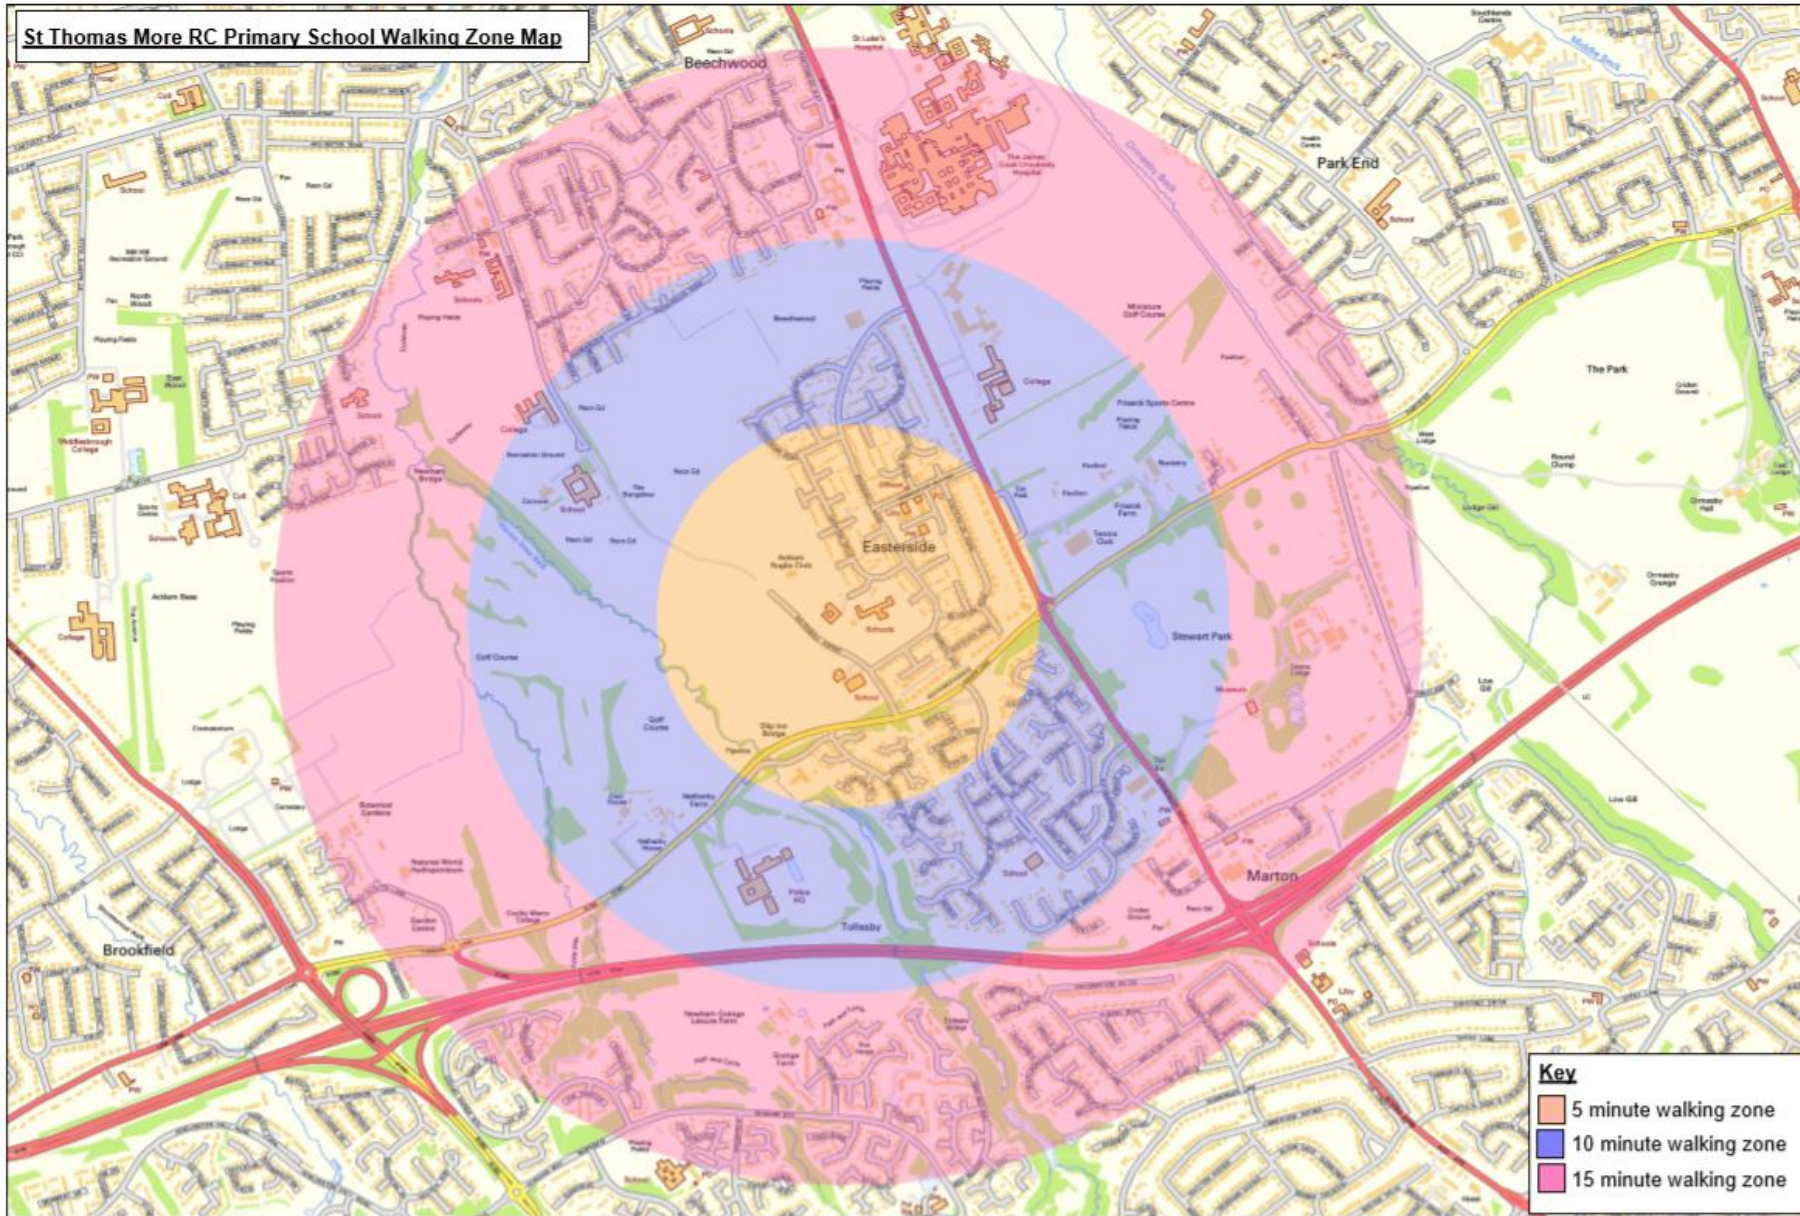

# St Thomas More RC Primary School Walking Zone Map

This map is reproduced from Ordnance Survey material with the permission of Ordnance Survey on behalf of the Controller of Her Majesty's Stationery © Crown copyright. Unauthorised reproduction infringes Crown copyright and may lead to prosecution or civil proceedings. LA 100023413, 2013